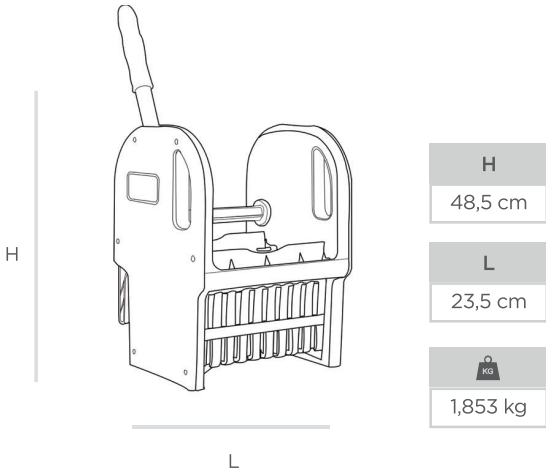

2x25 LT

MOP ARABASI YEDEK KOVA 25 LT
SPARE PART BUCKETS 25 LT
Ковши для запчастей 25 LT

Code: MPA 103

	W	42 cm	M 3	0,188 m3
	L	71 cm	Koli İçi Adeti Inside The Box	
	H	63 cm	20	
	KG	18 kg		
	20 ft Load	159 BOX		
	40 ft Load	351 BOX		
	40 h ft Load	372 BOX		
	Standart Truck Load	478 BOX		

MOP ARABASI YEDEK PRESS
PRESS
Нажмите

Code: MPA 104

	W	45 cm	M 3	0,151 m3
	L	66 cm	Koli İçi Adeti Inside The Box	
	H	51 cm	8	
	KG	16,2 kg		
	20 ft Load	198 BOX		
	40 ft Load	437 BOX		
	40 h ft Load	463 BOX		
	Standart Truck Load	596 BOX		

* The accessories on the models shown may differ from those on the models sold.