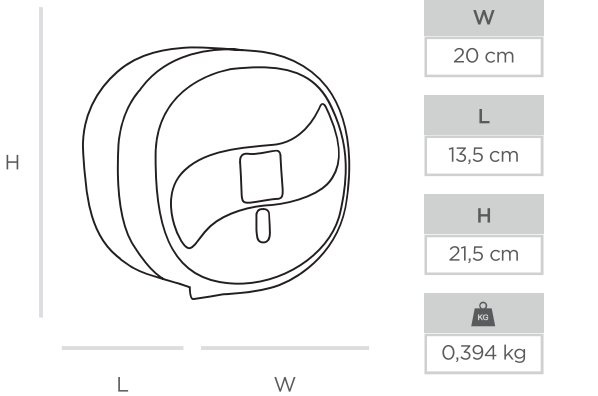

Ambalaj Şekli | Packaging Details

W	20 cm
L	13,5 cm
H	21,5 cm
KG	0,394 kg

W	43 cm	M 3	0,147 m3
L	76 cm	Koli İçi Adeti Inside The Box	
H	45 cm	20	
KG	10,9 kg		

20 ft Load	240 BOX
40 ft Load	500 BOX
40 h ft Load	560 BOX
Standart Truck Load	580 BOX

* The accessories on the models shown may differ from those on the models sold.